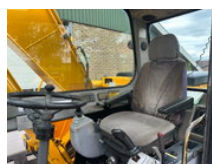

Van den Oever B.V.

WWW.HOVANDENOEVER.NL

JCB JS130W

General characteristics

Brand	JCB
Subcategory	Wheeled excavator
Year of construction	1998
Hours displayed	13905
Condition	Used

JCB JS130W

Accessories