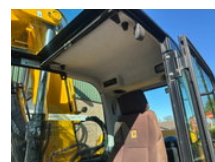

### General characteristics

Brand	JCB
Subcategory	Wheeled excavator
License plate	tlx-19-J
Year of construction	2014
Date of first registration	30-06-2014
Hours displayed	15268
Condition	Used
General state	Good
Fuel	Diesel