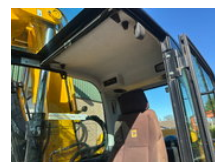

Van den Oever B.V.

WWW.HOVANDENOEVER.NL

JCB JS145 JS145W

General features

Brand	JCB
Subcategory	Wheeled excavator
Licence plate	tlx-19-J
Construction year	2014
Date of first registration	30-06-2014
Hourmeter reading	15268
Condition	Used
General condition	Good
Fuel	Diesel