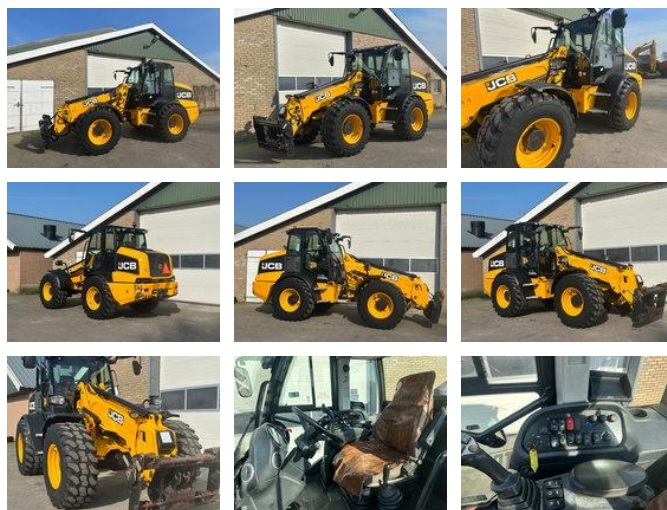

## JCB TM320s agri

### General characteristics

Brand	JCB
Subcategory	Telescopic wheel loader
Year of construction	2015
Hours displayed	7516
Condition	Used