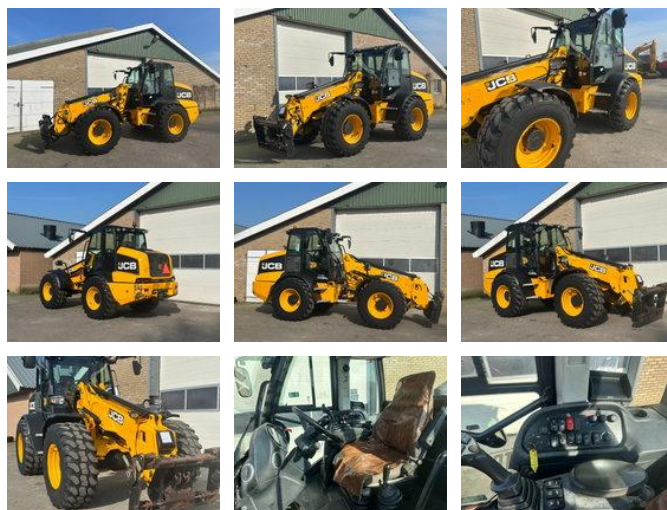

## JCB TM320s agri

### General characteristics

Brand	JCB
Subcategory	Telescopic wheel loader
Year of construction	2015
Hours displayed	7516
Condition	Used