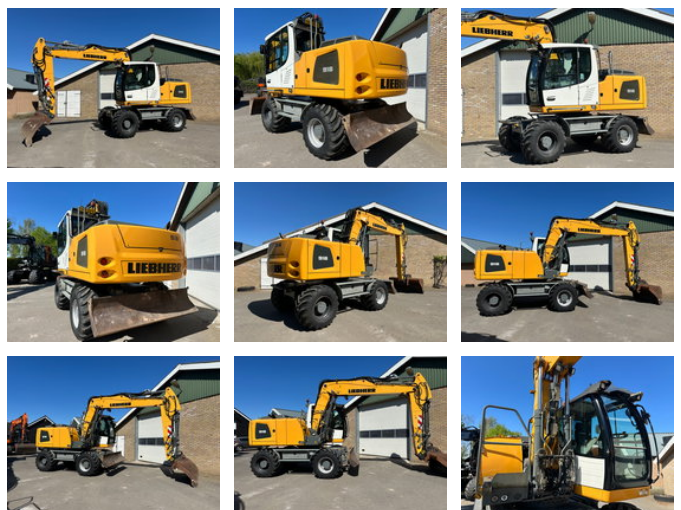

Van den Oever B.V.

Handelsonderneming
in Bouwmachines
Import en Export

WWW.HOVANDENOEVER.NL

Liebherr A918

General features

Brand	Liebherr
Subcategory	Wheeled excavator
Construction year	2014
Hourmeter reading	16851
Condition	Used
General condition	Good

Characteristics

Empty weight

19.000kg

Liebherr A918

Accessories