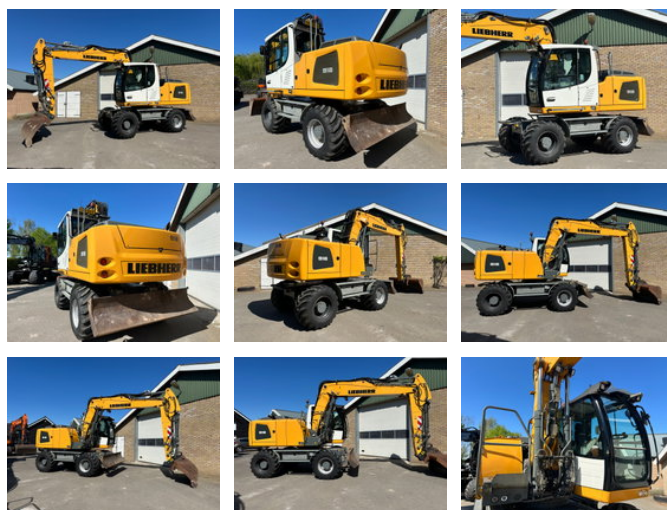

## Liebherr A918

### General characteristics

Brand	Liebherr
Subcategory	Wheeled excavator
Year of construction	2014
Hours displayed	16851
Condition	Used
General state	Good

### Properties

Single weight

19.000kg

Liebherr A918

Accessories