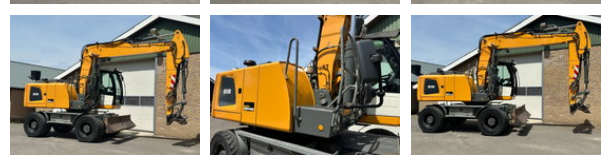

## Liebherr A918

### General characteristics

Brand	Liebherr
Subcategory	Wheeled excavator
Year of construction	2013
Hours displayed	18926
Condition	Used
General state	Good

### Properties

Single weight 19.000kg