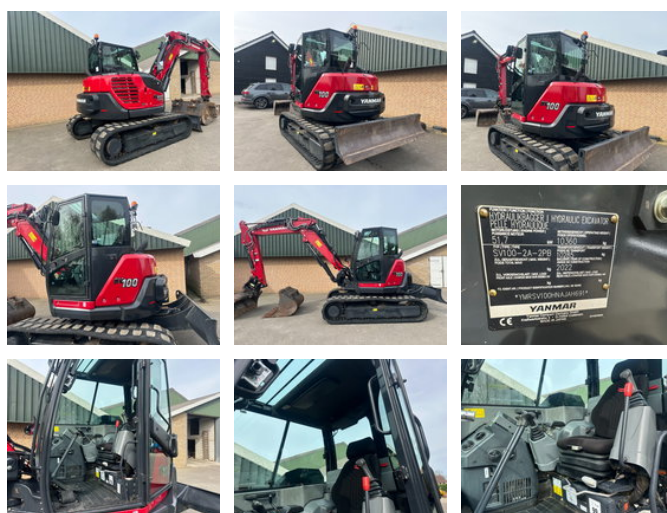

Van den Oever B.V.

WWW.HOVANDENOEVER.NL

Yanmar SV100-2A-2PB

General characteristics

Brand	Yanmar
Subcategory	Crawler excavator
Year of construction	2022
Hours displayed	1486
Condition	Used
General state	Very good
Fuel	Diesel

Properties

Single weight

10.360kg

Yanmar SV100-2A-2PB

Accessories