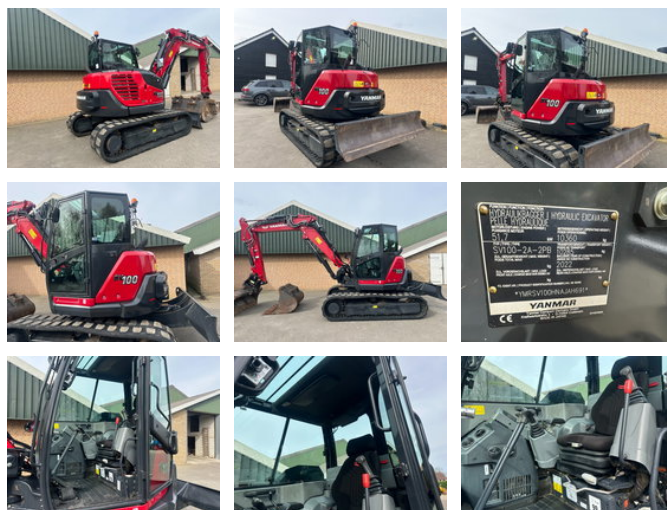

Van den Oever B.V.

WWW.HOVANDENOEVER.NL

Yanmar SV100-2A-2PB

General features

Brand	Yanmar
Subcategory	Crawler excavator
Construction year	2022
Hourmeter reading	1486
Condition	Used
General condition	Very good
Fuel	Diesel

Characteristics

Empty weight

10.360kg

Yanmar SV100-2A-2PB

Accessories