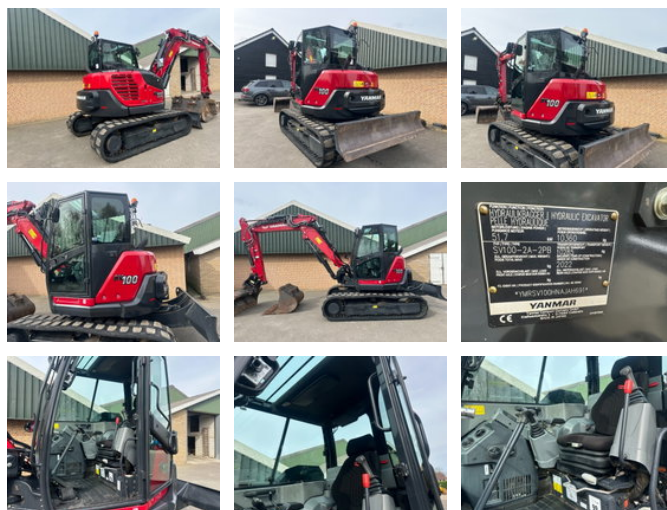

## Yanmar SV100-2A-2PB

### General characteristics

Brand	Yanmar
Subcategory	Crawler excavator
Year of construction	2022
Hours displayed	1486
Condition	Used
General state	Very good
Fuel	Diesel

### Properties

Single weight

10.360kg

Yanmar SV100-2A-2PB

Accessories